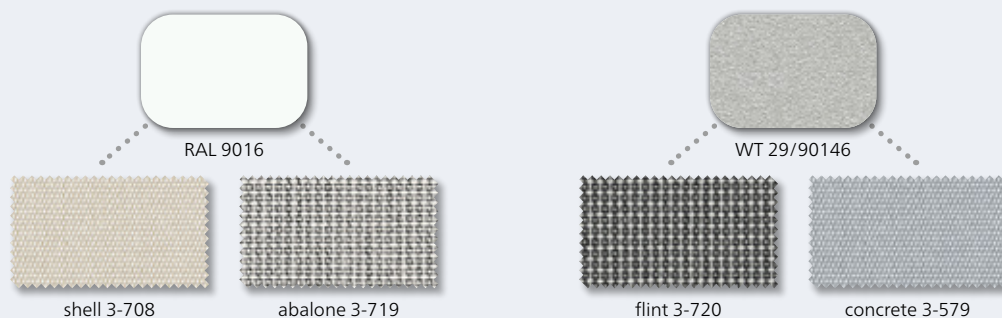

Perfect choice – ideal for you

In 3 sizes (width x projection)

4 x 2.5m

5 x 3m

6 x 3m

In 2 frame colours (per colour 2 fabric patterns to choose from)

Also in the value package: Comfort and security

Comfortable remote control. Thanks to the remote-controlled motor and remote hand transmitter weinor BiEasy 5M, you can operate your Topas comfortably – quite simply from your sun lounger.

- for a weinor Topas folding arm awning without roof at either 4 x 2.5m, 5 x 3m or 6 x 3m (width x projection)
- in the colours white RAL 9016 and grey WT 29/90146 (equivalent to RAL 9006 metallic)
- combinable with the awning fabrics shell 3-708 and abalone 3-719 (when the frame colour is white) as well as flint 3-720 and concrete 3-579 (when the frame colour is grey)
- incl. remote-controlled motor weinor BiConnect elero with 10-meter cable 124087, remote hand transmitter weinor BiEasy 5M silver and wind sensor weinor BiSens Agido
- additionally installation tools such as brackets (depending on the installation base)