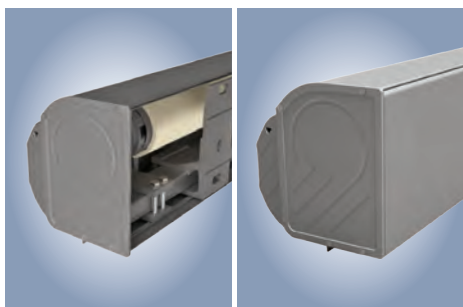

Perfect protection and versatile installation

Once the awning is retracted, both the fabric and the mechanical parts are safely protected inside the cassette. A number of versions are available depending on where the awning is to be fitted.

- K 2000 with fully closed cassette for any type of building
- I 2000 without rear wall profile, for wall installation