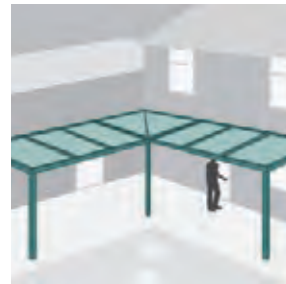

Covered Walkway